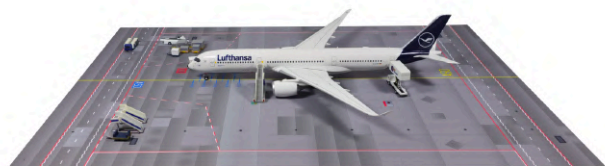

*The changes do not affect the differences between previously produced sets.

New sets

Set in A2 format

Display Airport Ramp

SKU: 52501, 42501, 22501

New set modeled on the aprons of the world's largest airports. It allows you to set up models of the largest passenger aircraft and display them with GSE accessories. The new set is modular and allows combining it with the same set in a different variant of stand numbers. The layout and number of stands varies depending on the scale.

New sets

Set in A2 format

Display RWY 2

SKU: 52502, 42502, 22502

The second runway in this series, which presents a section of a runway modeled after the world's largest airports. This set is designed to showcase models and take pictures of them. Runway 25L/07R is actually 45 meters or 60 meters in 1/500 scale and can handle any size aircraft. Depending on the scale, the layout includes a different number of entrances.

Display Series 2025

1/200 Display Airport Ramp (A2)

SKU: 22501

(4 stands numbering variants)

1/400 Display Airport Ramp (A2)

SKU: 42501

(2 stands numbering variants)

1/500 Display Airport Ramp (A2)