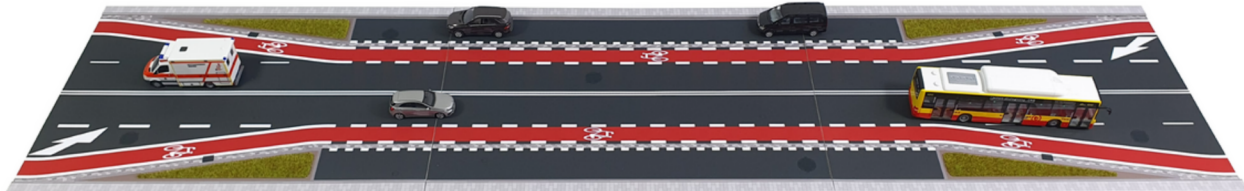

An aerial, top-down view of a road system. The road is divided into lanes, including a dedicated bicycle lane on the left marked with a bicycle symbol. A large truck is positioned in the left lane, and a smaller car is in the right lane. The entire scene is rendered in a monochromatic orange color scheme. A white rectangular box is superimposed in the center, containing the text 'A4 Streets' and a graphic of five horizontal bars.

City street with crosswalk

SKU: 8712 (Modular)

Size: 3 A4 (89.1 x 21.0 cm)

1/87 City Series

City street with bus lane

SKU: 8713 (Modular)

Size: 3 A4 (89.1 x 21.0 cm)

City street with bus lane