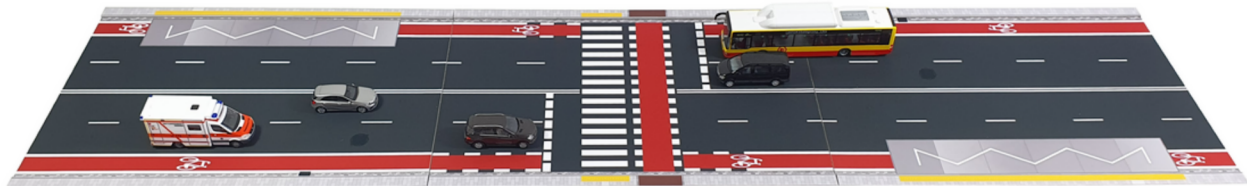

An aerial, top-down view of a road system. The road is divided into lanes, including a dedicated bicycle lane on the left marked with a bicycle symbol. A large truck is positioned in the left lane, and a smaller car is in the right lane. The entire scene is rendered in a monochromatic orange color scheme. A white rectangular box is superimposed in the center, containing the text 'A4 Streets' and a graphic of five horizontal bars.

SKU: 8702 (Modular)

Size: 1 A3 (42.0 x 29.7 cm)

Combine different sets to create a larger section of motorway!

1/87 Motorway Series

3-lane motorway

SKU: 8703 (Modular)

Size: 1 A3 (42.0 x 29.7 cm)

Exit from the motorway

SKU: 8704 (Modular)

Size: 1 A3 (42.0 x 29.7 cm)

Combine different sets to create a larger section of motorway!

A4Streets

1/87 City Series

City street with cycle path

SKU: 8711 (Modular)

Size: 3 A4 (89.1 x 21.0 cm)

City street with crosswalk

SKU: 8712 (Modular)

Size: 3 A4 (89.1 x 21.0 cm)

1/87 City Series

City street with bus lane

SKU: 8713 (Modular)

Size: 3 A4 (89.1 x 21.0 cm)

City street with bus lane