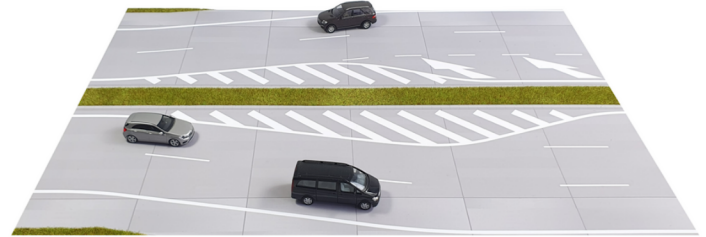

An aerial, top-down view of a road system. The road is divided into lanes, including a dedicated bicycle lane on the left marked with a bicycle symbol. A large truck is positioned in the left lane, and a smaller car is in the right lane. The entire scene is rendered in a monochromatic orange color scheme. A white rectangular box is superimposed in the center, containing the text 'A4 Streets' and a graphic of five horizontal bars.

A4 Streets

Road model system in A4 format

Catalogue 11-12 2023

1/87 Motorway Series

2-lane motorway

SKU: 8701 (Modular)

Size: 1 A3 (42.0 x 29.7 cm)

Widening the motorway

SKU: 8702 (Modular)

Size: 1 A3 (42.0 x 29.7 cm)

Combine different sets to create a larger section of motorway!

1/87 Motorway Series

3-lane motorway

SKU: 8703 (Modular)

Size: 1 A3 (42.0 x 29.7 cm)

Exit from the motorway

SKU: 8704 (Modular)

Size: 1 A3 (42.0 x 29.7 cm)

Combine different sets to create a larger section of motorway!

A4Streets

1/87 City Series

City street with cycle path

SKU: 8711 (Modular)

Size: 3 A4 (89.1 x 21.0 cm)