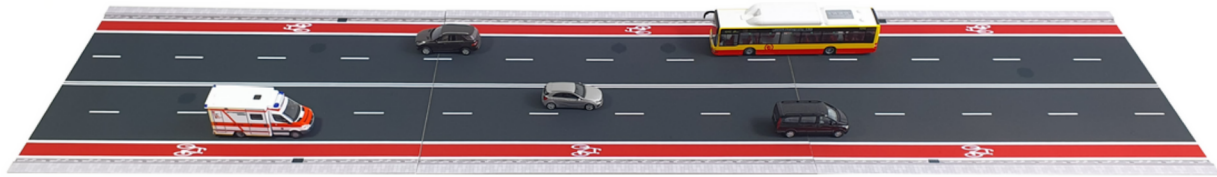

An aerial, top-down view of a road system. The road is divided into lanes, including a dedicated bicycle lane on the left marked with a bicycle symbol. A large truck is positioned in the left lane, and a smaller car is in the right lane. The entire scene is rendered in a monochromatic orange color scheme. A white rectangular box is superimposed in the center, containing the text 'A4 Streets' and a graphic of five horizontal bars.

SKU: 8702 (Modular)

Size: 1 A3 (42.0 x 29.7 cm)

Combine different sets to create a larger section of motorway!

1/87 Motorway Series

3-lane motorway

SKU: 8703 (Modular)

Size: 1 A3 (42.0 x 29.7 cm)

Exit from the motorway

SKU: 8704 (Modular)

Size: 1 A3 (42.0 x 29.7 cm)

Combine different sets to create a larger section of motorway!

A4Streets

1/87 City Series

City street with cycle path

SKU: 8711 (Modular)

Size: 3 A4 (89.1 x 21.0 cm)