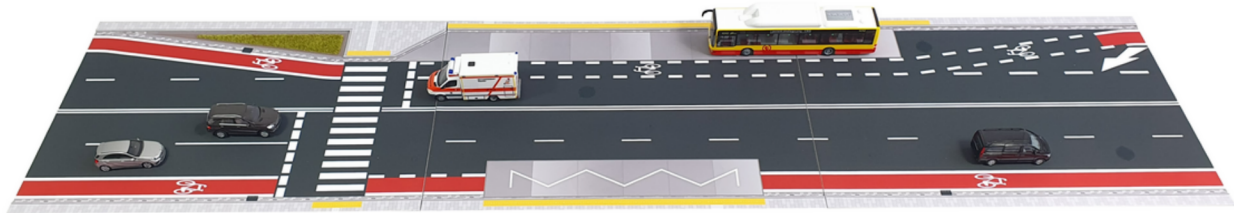

An aerial, top-down view of a road system. The road is divided into lanes, including a dedicated bicycle lane on the left marked with a bicycle symbol. A large truck is positioned in the left lane, and a smaller car is in the right lane. The entire scene is rendered in a monochromatic orange color scheme. A white rectangular box is superimposed in the center, containing the text 'A4 Streets' and a graphic of five horizontal bars.

City street with crosswalk

SKU: 8712 (Modular)

Size: 3 A4 (89.1 x 21.0 cm)

1/87 City Series

City street with bus lane

SKU: 8713 (Modular)

Size: 3 A4 (89.1 x 21.0 cm)

City street with bus lane

SKU: 8714 (Modular)

Size: 3 A4 (89.1 x 21.0 cm)

A4Streets

1/87 City Series

City street with bus stops

SKU: 8715 (Modular)

Size: 3 A4 (89.1 x 21.0 cm)

Intersection of city streets

SKU: 8721 (Modular)

Size: Special format (31.0 x 31.0 cm)

Combining sets

Connect different sets into a network of streets or a single long street. Play with model cars, buses and more. Mix the set according to the space available.