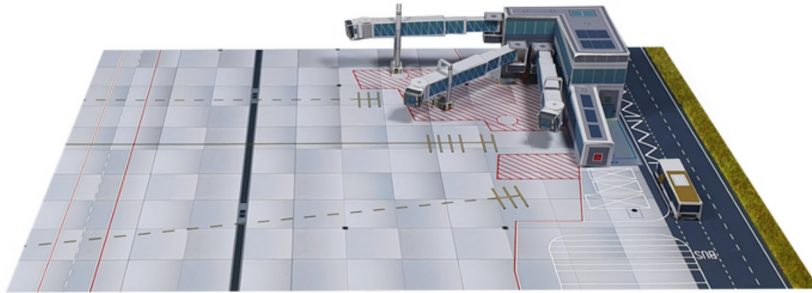

1/400 Display Series

A380 Remote Gate

SKU: 42302 (Modular)

Size: 1 A4 (29.7 x 21.0 cm)