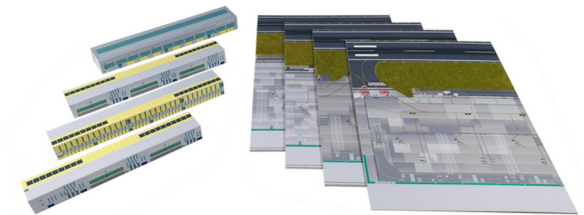

1/400 LCY Model Airport

SKU: 40007 (2 sets: Terminal and Runway)

Size: 7 A4 (147.0 x 29.7 cm)

First set with ready-made buildings!