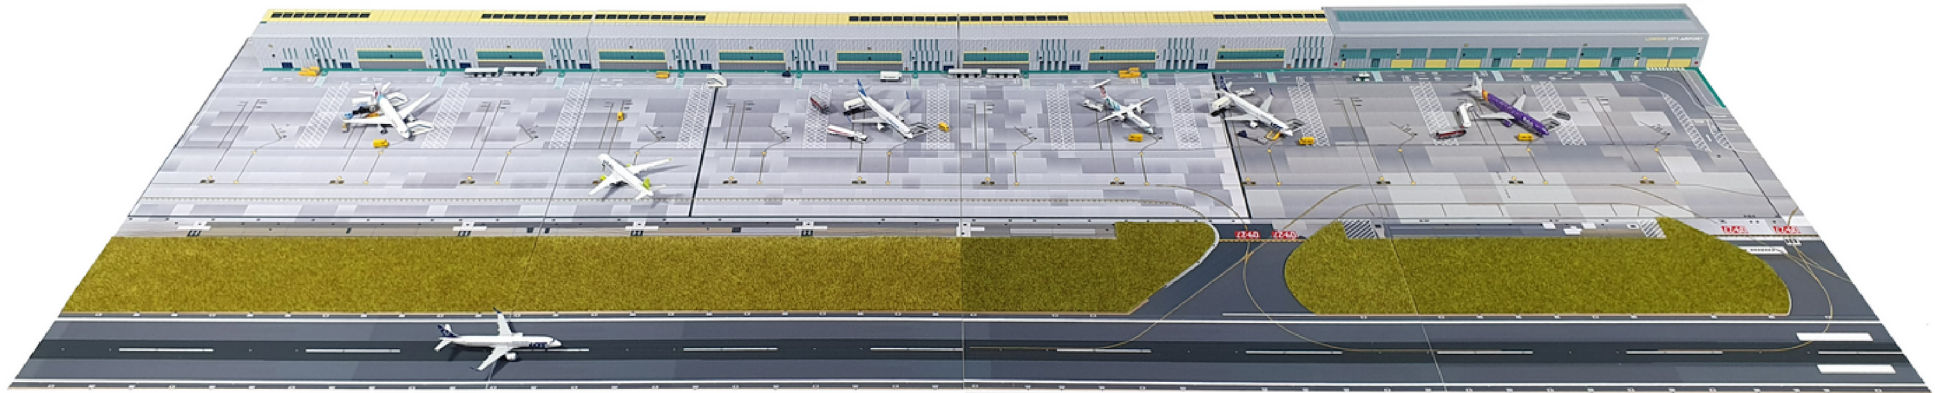

Real Airport Series