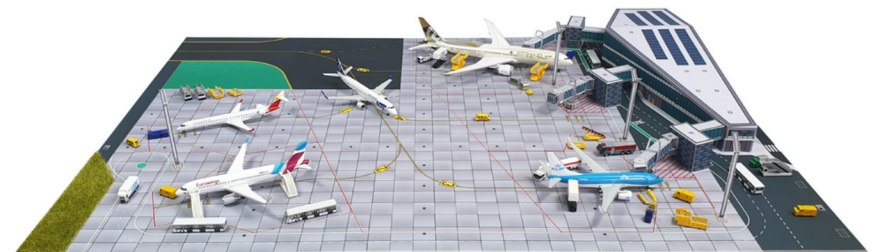

Small Reg. Airport

SKU: 52305

Size: 1 A3 (42.0 x 29.7 cm)