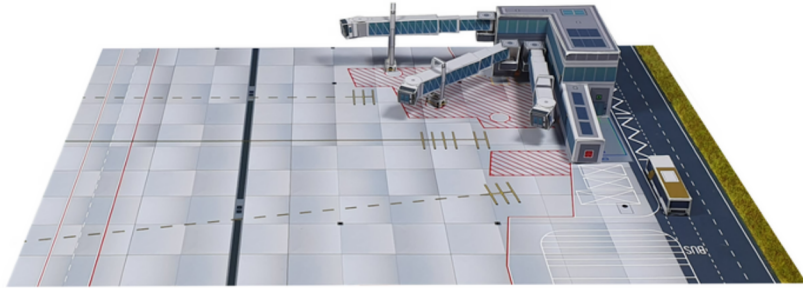

1/200 Display Series

A380 Remote Gate

SKU: 22302 (Modular)

Size: 4 A4 (59.4 x 42.0 cm)