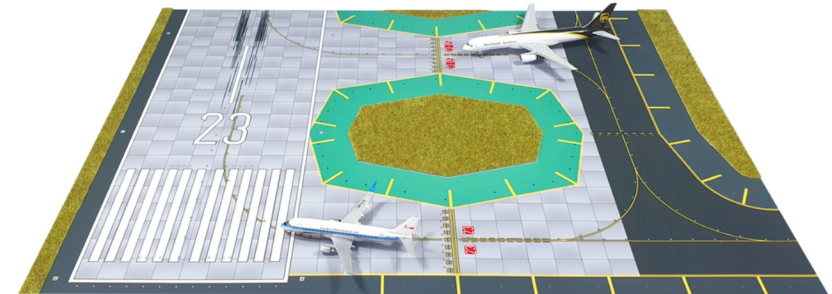

Display Runway

SKU: 42303 (Combines with 42304 and 42305 sets)

Size: 1 A3 (42.0 x 29.7 cm)