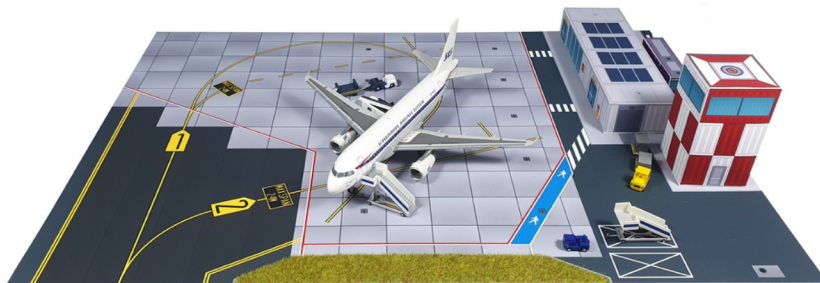

Domestic Airport

SKU: 22304

Size: 1 A3 (42.0 x 29.7 cm)